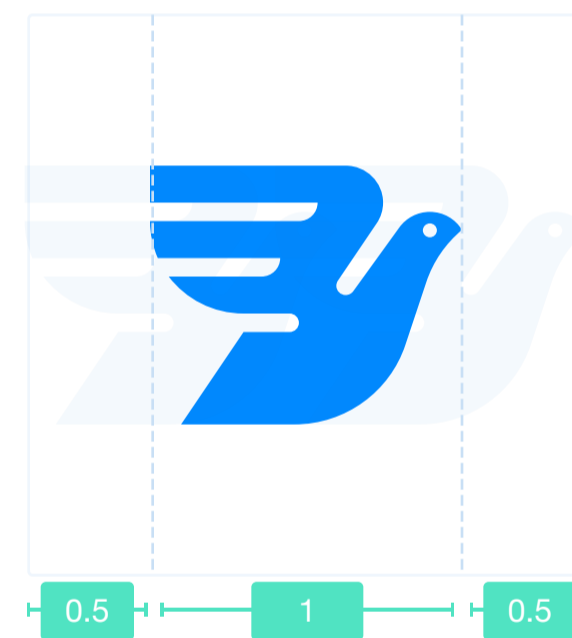

MessageBird

Basic Style Elements

MessageBird

Basic Style Elements

Logo Guidelines

The MessageBird logo is the most immediate representation of our company, our people, and our brand. It is a valuable corporate asset that must be used consistently in the proper, approved forms.

Brandmark + Wordmark

When placing the logo or symbol in a container, make sure to use the colors represented below. Please refrain from using off-brand colors

Brandmark

When centered within a square, the logo should measure exactly half (.5x) of the square's width on both sides.