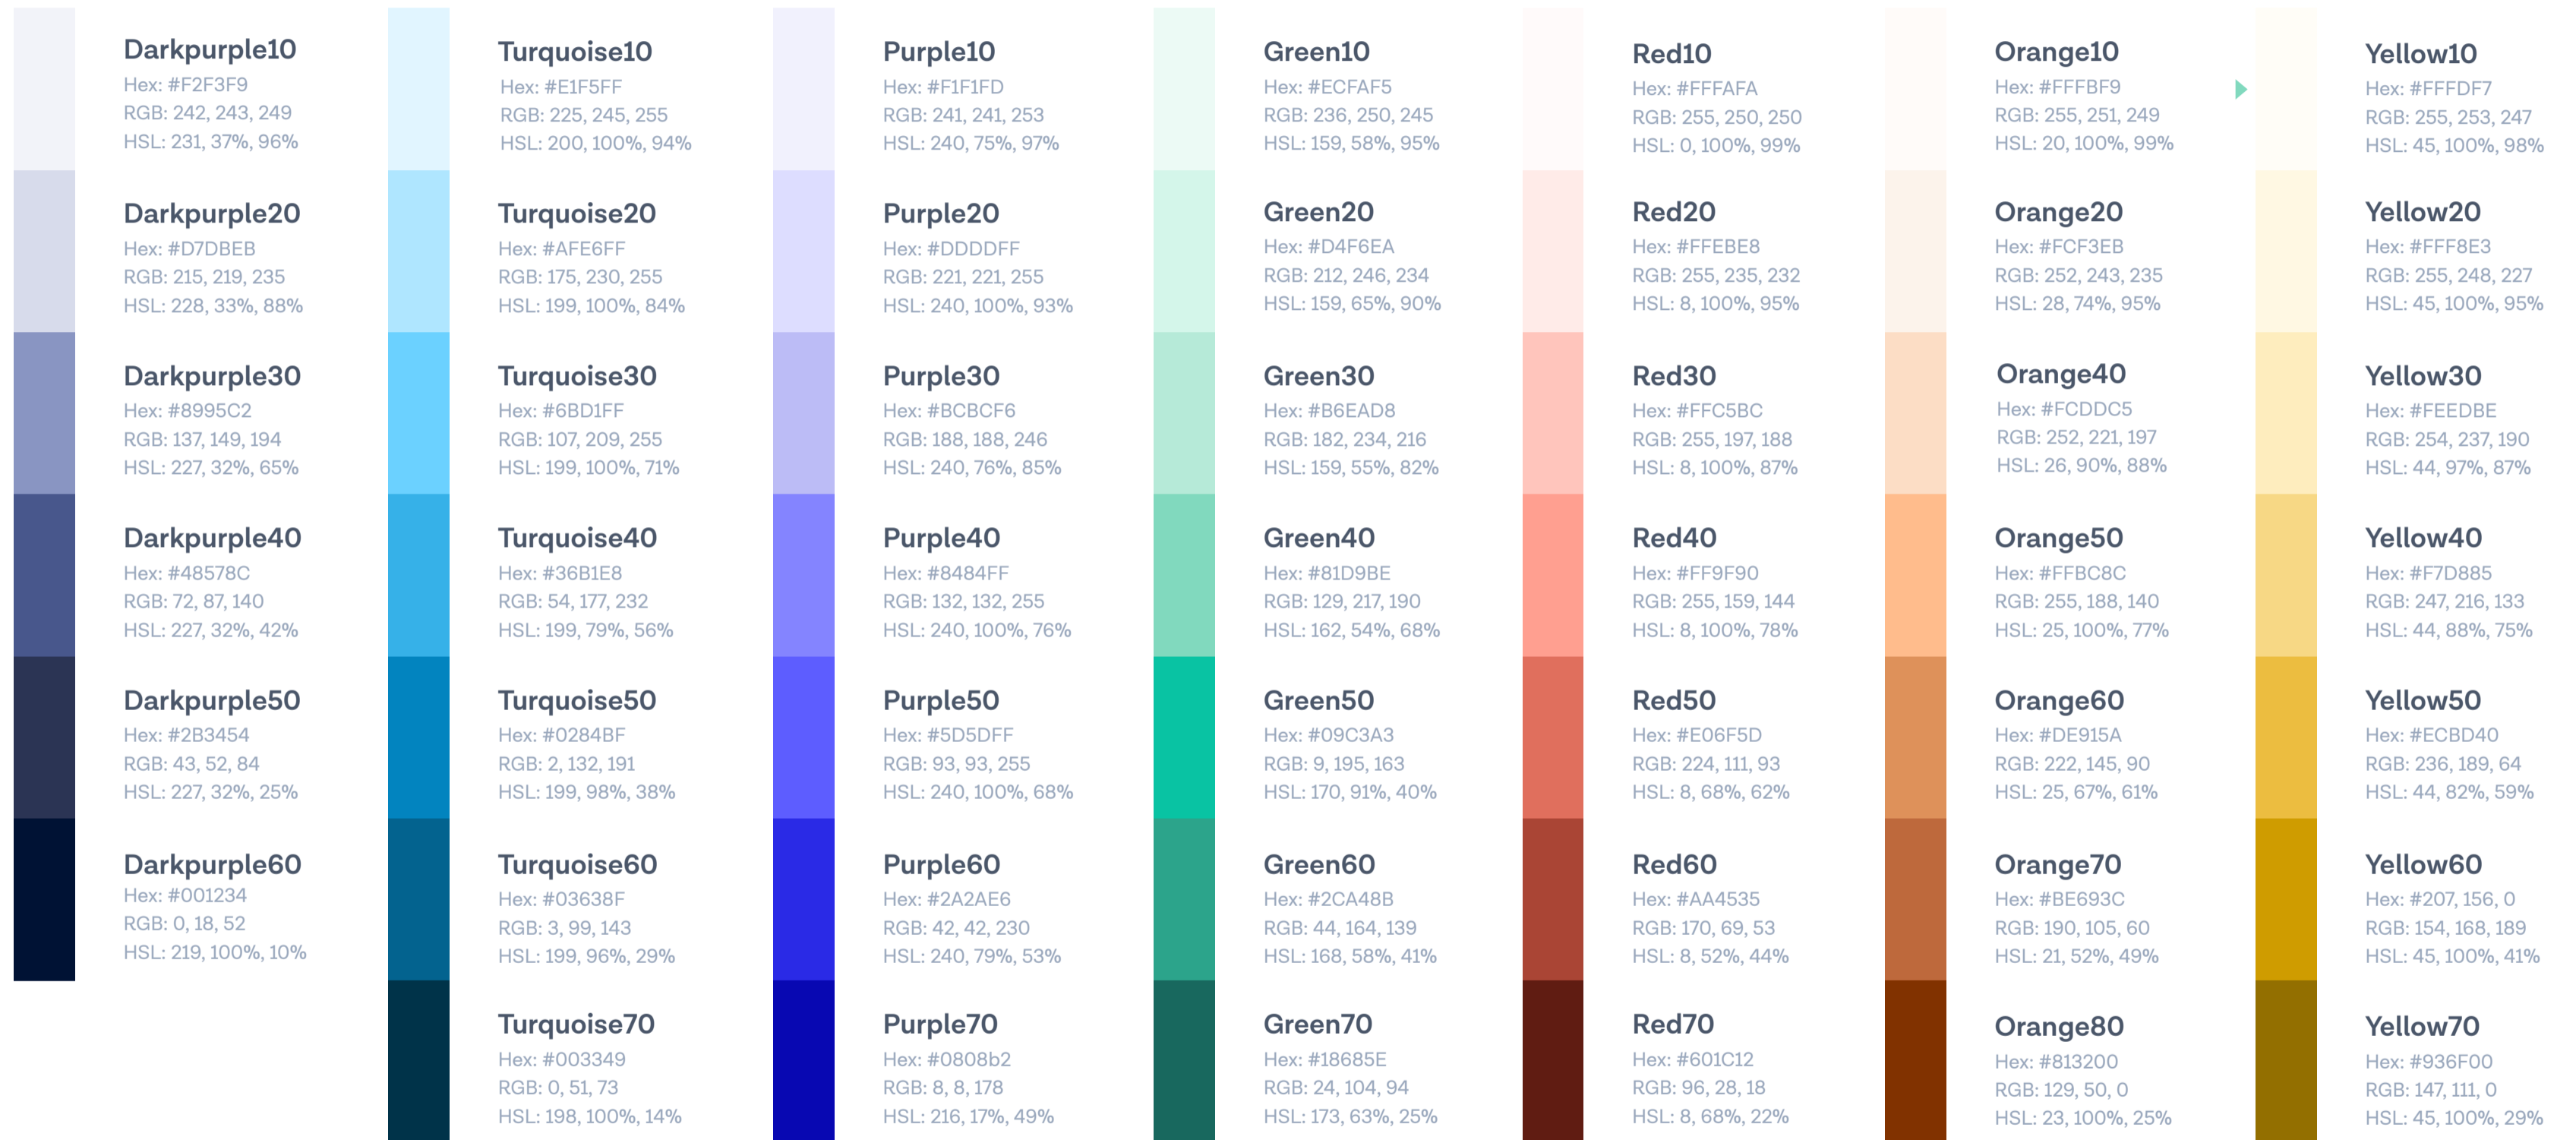

Logo Guidelines

Brandmark Preferred

This is the preferred way of colouring the logo.

This is the preferred way of colouring the logo.

Brandmark Preferred

This is the preferred way of colouring the logo.

Optional

Do not stretch the logo

Primary Colours

Blue swatches

 Blue10 Hex: #FAFBFF RGB: 250, 251, 255 HSL: 228, 100%, 99%	 Blue70 Hex: #63A6FD RGB: 99, 166, 253 HSL: 214, 97%, 69%
 Blue20 Hex: #F6F9FF RGB: 246, 249, 255 HSL: 220, 100%, 98%	 Blue80 Hex: #0089FF RGB: 0, 137, 255 HSL: 208, 100%, 50%
 Blue30 Hex: #EEF4FF RGB: 238, 244, 255 HSL: 219, 100%, 97%	 Blue90 Hex: #0065EF RGB: 0, 101, 239 HSL: 215, 100%, 47%
 Blue40 Hex: #E5EFFF RGB: 229, 239, 255 HSL: 217, 100%, 95%	 Blue100 Hex: #2A529F RGB: 42, 82, 159 HSL: 219, 58%, 39%
 Blue50 Hex: #CEE3FF RGB: 206, 227, 255 HSL: 214, 100%, 90%	 Blue200 Hex: #0C2864 RGB: 12, 40, 100 HSL: 221, 79%, 22%
 Blue60 Hex: #96C4FF RGB: 150, 196, 255 HSL: 214, 100%, 79%	 Blue300 Hex: #001240 RGB: 0, 18, 64 HSL: 223, 100%, 13%

Grey swatches

 Grey 10 Hex: #FFFFFF RGB: 255, 255, 255 HSL: 0, 100%, 100%	 Grey70 Hex: #687992 RGB: 104, 121, 146 HSL: 216, 17%, 49%
 Grey20 Hex: #F1F3F8 RGB: 241, 243, 248 HSL: 223, 33%, 96%	 Grey80 Hex: #435369 RGB: 67, 83, 105 HSL: 215, 22%, 34%
 Grey30 Hex: #E9EDF4 RGB: 233, 237, 244 HSL: 218, 33%, 94%	 Grey90 Hex: #24374E RGB: 36, 55, 78 HSL: 213, 37%, 22%
 Grey40 Hex: #D9E1EC RGB: 217, 225, 236 HSL: 215, 33%, 89%	
 Grey50 Hex: #C3CDDD RGB: 195, 205, 221 HSL: 217, 28%, 82%	
 Grey60 Hex: #9AA8BD RGB: 154, 168, 189 HSL: 216, 21%, 67%	

Secondary Colours

MessageBird

Typography

Fonts

Aa

Lota Grotesque

This is our main font, it is used all over the website from headings to text.

When to use it: always and everywhere