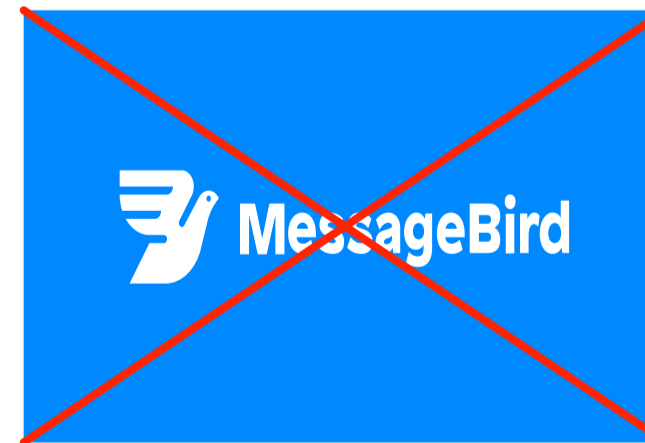

MessageBird

Basic Style Elements

MessageBird

Basic Style Elements

Logo Guidelines

The MessageBird logo is the most immediate representation of our company, our people, and our brand. It is a valuable corporate asset that must be used consistently in the proper, approved forms.

Brandmark + Wordmark

When placing the logo or symbol in a container, make sure to use the colors represented below. Please refrain from using off-brand colors

Brandmark

When centered within a square, the logo should measure exactly half (.5x) of the square's width on both sides.

Black on white for printing purposes.

Incorrect use Guidelines

Dont's

The use of any other brand colours is strictly forbidden

The use of any other brand colours is strictly forbidden

Dont's

Do not stretch the logo