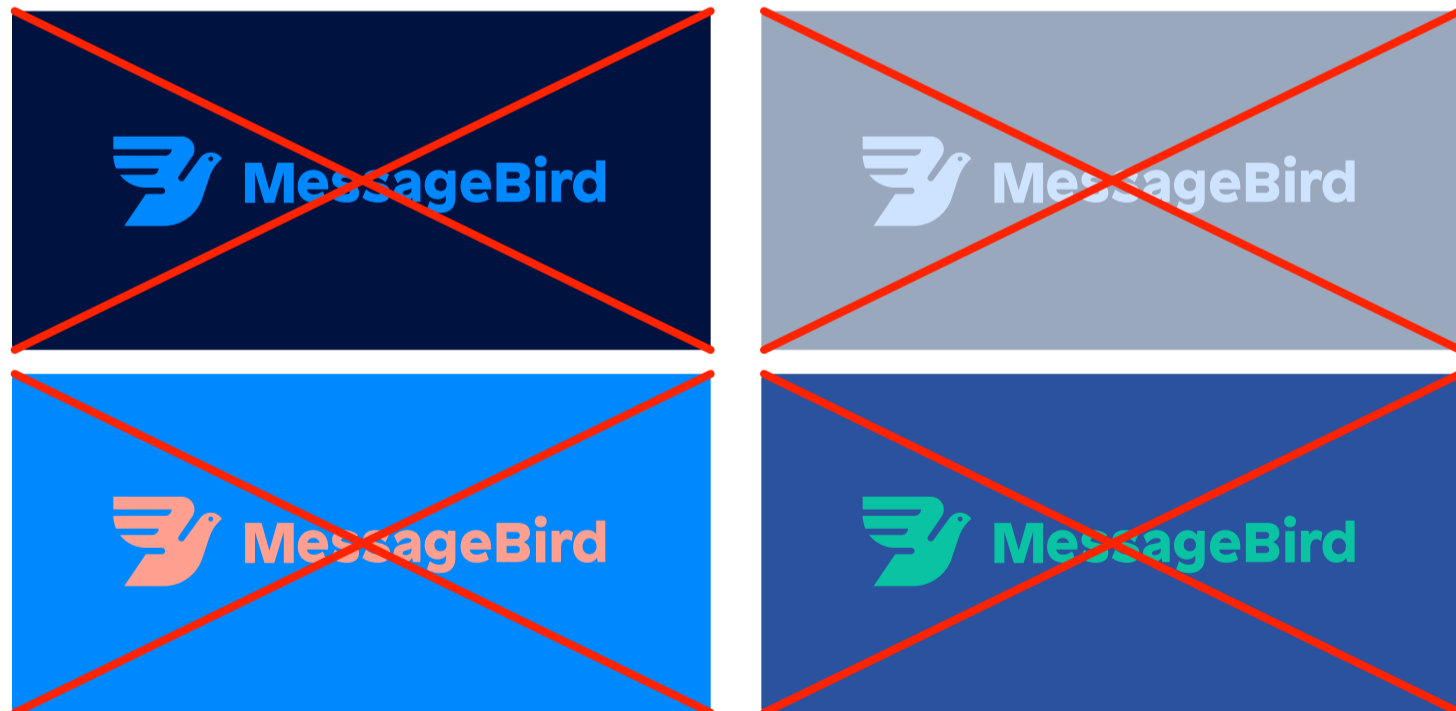

The use of any other brand colours is strictly forbidden