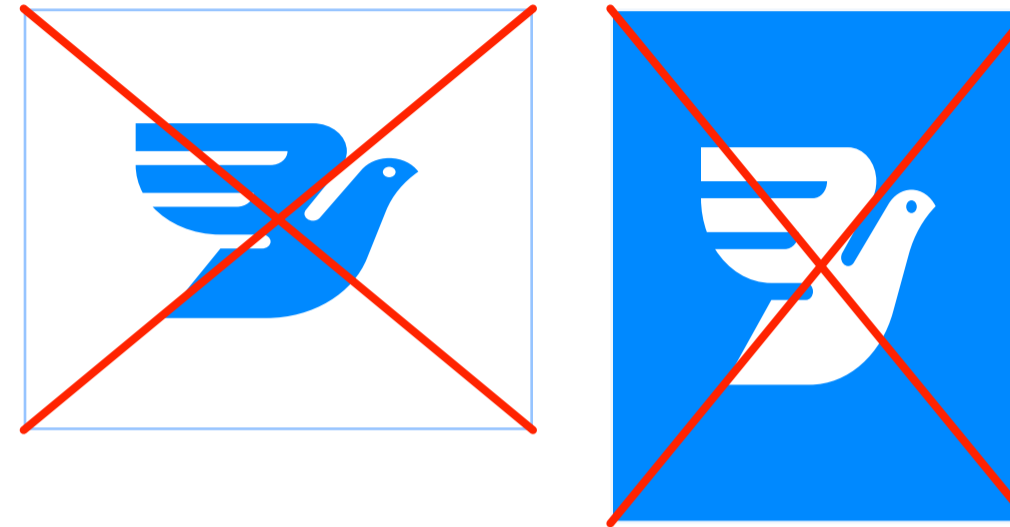

MessageBird

Basic Style Elements

MessageBird

Basic Style Elements

Logo Guidelines

The MessageBird logo is the most immediate representation of our company, our people, and our brand. It is a valuable corporate asset that must be used consistently in the proper, approved forms.

Brandmark + Wordmark

When placing the logo or symbol in a container, make sure to use the colors represented below. Please refrain from using off-brand colors

Brandmark

When centered within a square, the logo should measure exactly half (.5x) of the square's width on both sides.

Logo Guidelines

Brandmark Preferred

This is the preferred way of colouring the logo.

This is the preferred way of colouring the logo.

Brandmark Preferred

This is the preferred way of colouring the logo.

Optional

Black on white for printing purposes.

Incorrect use Guidelines

Dont's

The use of any other brand colours is strictly forbidden

The use of any other brand colours is strictly forbidden

Dont's

Do not stretch the logo